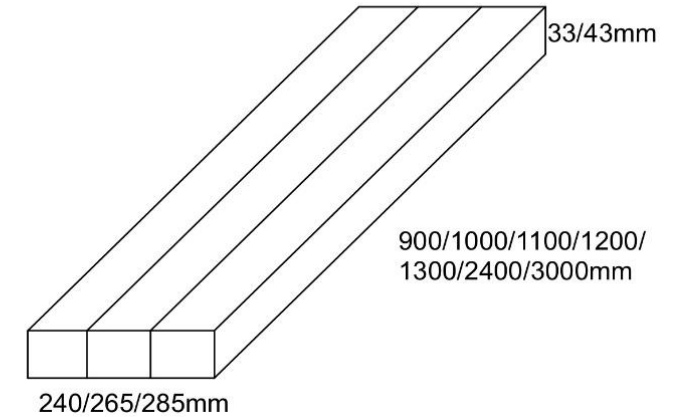

Top view

Isometric view

side view

Product number	Product Size (mm)	Grade
DAR285661000	285*66*1000	Selected
DAR285661100	285*66*1100	Selected
DAR285661200	285*66*1200	Selected

Top view

Isometric view

side view

Product number	Product Size (mm)	Grade
DAR240331000	240*33*1000	Selected
DAR240431000	240*43*1000	Selected
DAR265331000	265*33*1000	Selected
DAR28533900	285*33*900	Selected
DAR285331000	285*33*1000	Selected
DAR285331100	285*33*1100	Selected
DAR285331200	285*33*1200	Selected
DAR285331300	285*33*1300	Selected
DAR285332400	285*33*2400	Selected
DAR285333000	285*33*3000	Selected
DAR28533RANDOM	285*33*Random	Selected
DAR28543900	285*43*900	Selected
DAR285431000	285*43*1000	Selected
DAR285431100	285*43*1100	Selected
DAR285431200	285*43*1200	Selected
DAR285433000	285*43*3000	Selected

Top view

Isometric view

side view

Product number	Product Size (mm)	Grade
DAR285335700FJ	285*33*5700	Selected(Finger Join)

Top view

Product number	Product Size (mm)	Grade
DAR190195700FJ	190*19*5700	Selected(Finger Join)

Top view

Product number	Product Size (mm)	Grade
DAR90335700FJ	90*33*5700	Selected(Finger Join)

Side view

Isometric view

Top view

Product number	Product Size (mm)	Grade
DAR90905700FJ	90*90*5700	Selected(Finger Join)