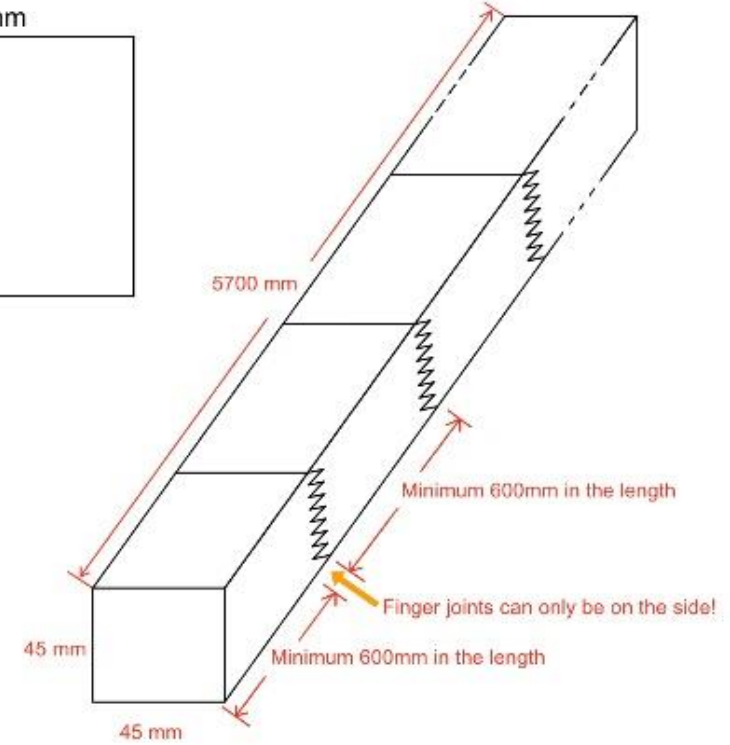

Top view

Isometric view

side view

Product number	Product Size (mm)	Grade
DAR285661000	285*66*1000	Selected
DAR285661100	285*66*1100	Selected
DAR285661200	285*66*1200	Selected

Top view

Isometric view

side view

Top view

Isometric view

side view

Product number	Product Size (mm)	Grade
DAR285335700FJ	285*33*5700	Selected(Finger Join)

Top view

Product number	Product Size (mm)	Grade
DAR190195700FJ	190*19*5700	Selected(Finger Join)

Side view

Isometric view

Product number	Product Size (mm)	Grade
DAR45455700FJ	45*45*5700	Selected(Finger Join)

Top view

Product number	Product Size (mm)	Grade
DAR70335700FJ	70*33*5700	Selected(Finger Join)
DAR70455700FJ	70*45*5700	Selected(Finger Join)

Top view

Product number	Product Size (mm)	Grade
DAR90335700FJ	90*33*5700	Selected(Finger Join)

Side view

Isometric view

Top view

Product number	Product Size (mm)	Grade
DAR90905700FJ	90*90*5700	Selected(Finger Join)