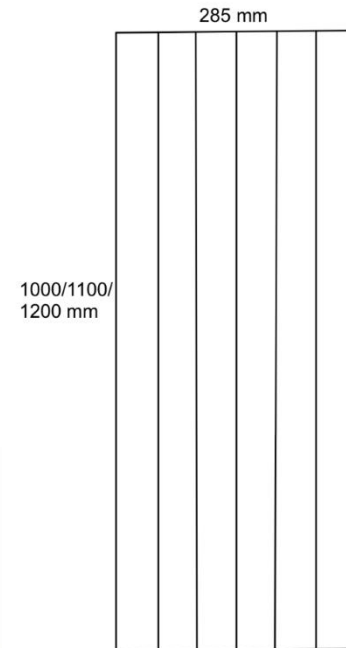

Top view

Isometric view

side view

Product number	Product Size (mm)	Grade
DAR285661000	285*66*1000	Selected
DAR285661100	285*66*1100	Selected
DAR285661200	285*66*1200	Selected

Top view

Isometric view

side view

Top view

Isometric view

side view

Product number	Product Size (mm)	Grade
DAR285335700FJ	285*33*5700	Selected(Finger Join)

Top view

Product number	Product Size (mm)	Grade
DAR190195700FJ	190*19*5700	Selected(Finger Join)

Side view

Isometric view

Product number	Product Size (mm)	Grade
DAR45455700FJ	45*45*5700	Selected(Finger Join)

Top view

Product number	Product Size (mm)	Grade
DAR70335700FJ	70*33*5700	Selected(Finger Join)
DAR70455700FJ	70*45*5700	Selected(Finger Join)

Top view

Product number	Product Size (mm)	Grade
DAR90335700FJ	90*33*5700	Selected(Finger Join)

Side view

Isometric view

Top view

Product number	Product Size (mm)	Grade
DAR90905700FJ	90*90*5700	Selected(Finger Join)