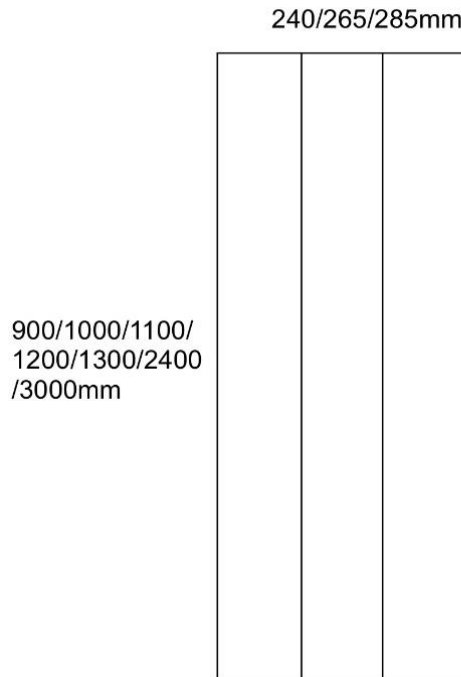

Top view

Isometric view

side view

Product number	Product Size (mm)	Grade
DAR285661000	285*66*1000	Selected
DAR285661100	285*66*1100	Selected
DAR285661200	285*66*1200	Selected

Top view

Isometric view

side view

Top view

Isometric view

side view

Product number	Product Size (mm)	Grade
DAR285335700FJ	285*33*5700	Selected(Finger Join)

Top view

Product number	Product Size (mm)	Grade
DAR190195700FJ	190*19*5700	Selected(Finger Join)

Side view

Isometric view

Product number	Product Size (mm)	Grade
DAR45455700FJ	45*45*5700	Selected(Finger Join)

Top view

Product number	Product Size (mm)	Grade
DAR70335700FJ	70*33*5700	Selected(Finger Join)
DAR70455700FJ	70*45*5700	Selected(Finger Join)

Top view

Product number	Product Size (mm)	Grade
DAR90335700FJ	90*33*5700	Selected(Finger Join)

Side view

Isometric view

Top view

Product number	Product Size (mm)	Grade
DAR90905700FJ	90*90*5700	Selected(Finger Join)