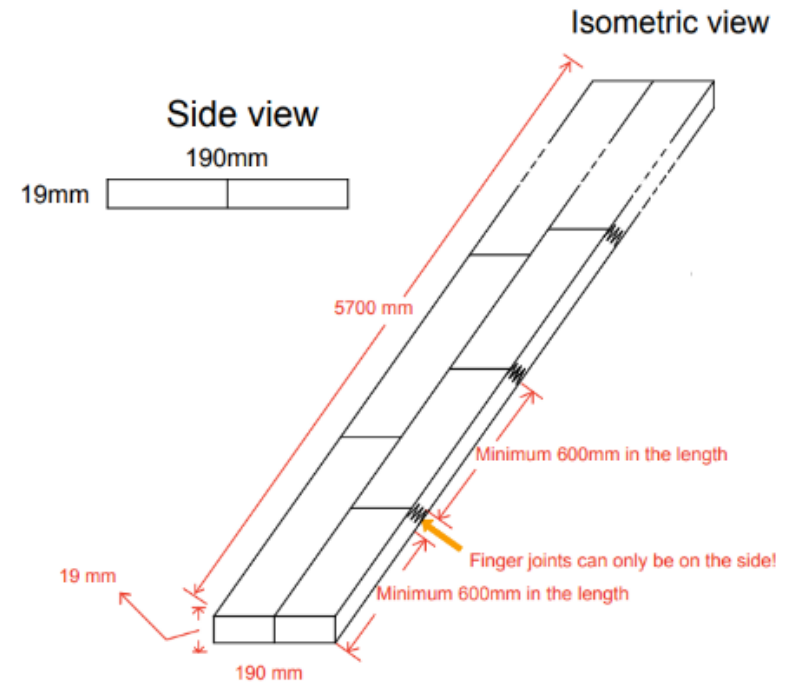

Top view

Isometric view

side view

Product number	Product Size (mm)	Grade
DAR285661000	285*66*1000	Selected
DAR285661100	285*66*1100	Selected
DAR285661200	285*66*1200	Selected

Top view

Isometric view

side view

Top view

Isometric view

side view

Product number	Product Size (mm)	Grade
DAR285335700FJ	285*33*5700	Selected(Finger Join)

Top view

Product number	Product Size (mm)	Grade
DAR190195700FJ	190*19*5700	Selected(Finger Join)

Side view

Isometric view

Product number	Product Size (mm)	Grade
DAR45455700FJ	45*45*5700	Selected(Finger Join)

Top view

Product number	Product Size (mm)	Grade
DAR70335700FJ	70*33*5700	Selected(Finger Join)
DAR70455700FJ	70*45*5700	Selected(Finger Join)

Top view

Product number	Product Size (mm)	Grade
DAR90335700FJ	90*33*5700	Selected(Finger Join)

Side view

Isometric view

Top view

Product number	Product Size (mm)	Grade
DAR90905700FJ	90*90*5700	Selected(Finger Join)