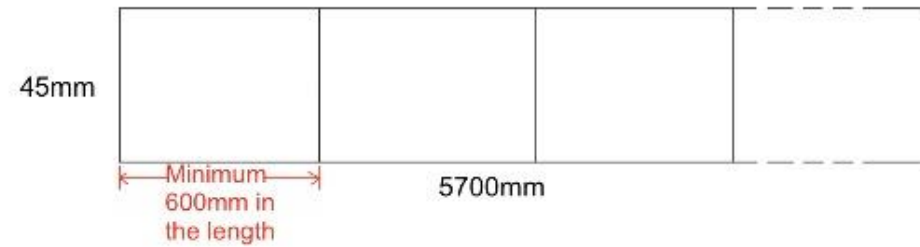

Top view

Isometric view

side view

Product number	Product Size (mm)	Grade
DAR285661000	285*66*1000	Selected
DAR285661100	285*66*1100	Selected
DAR285661200	285*66*1200	Selected

Top view

Isometric view

side view

Top view

Isometric view

side view

Product number	Product Size (mm)	Grade
DAR285335700FJ	285*33*5700	Selected(Finger Join)

Top view

Product number	Product Size (mm)	Grade
DAR190195700FJ	190*19*5700	Selected(Finger Join)

Side view

Isometric view

Product number	Product Size (mm)	Grade
DAR45455700FJ	45*45*5700	Selected(Finger Join)

Top view

Product number	Product Size (mm)	Grade
DAR70335700FJ	70*33*5700	Selected(Finger Join)
DAR70455700FJ	70*45*5700	Selected(Finger Join)

Top view

Product number	Product Size (mm)	Grade
DAR90335700FJ	90*33*5700	Selected(Finger Join)

Side view

Isometric view

Top view

Product number	Product Size (mm)	Grade
DAR90905700FJ	90*90*5700	Selected(Finger Join)