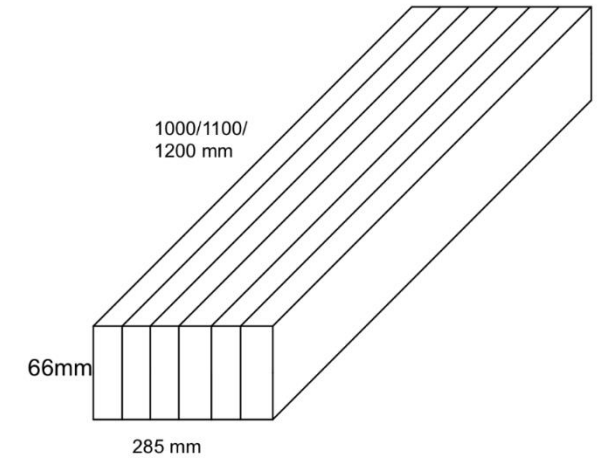

3 pieces lamination in width 240mm, 265mm and 285mm. Even width in 3 pieces.

6 pieces lamination in thickness 66mm. One layer in vertical.

Minimum 600mm length in each finger joined piece for length 5700 mm timber product.

Top view

Isometric view

side view

Product number	Product Size (mm)	Grade
DAR285661000	285*66*1000	Selected
DAR285661100	285*66*1100	Selected
DAR285661200	285*66*1200	Selected

Top view

Isometric view

side view

Top view

Isometric view

side view

Product number	Product Size (mm)	Grade
DAR285335700FJ	285*33*5700	Selected(Finger Join)

Top view

Product number	Product Size (mm)	Grade
DAR190195700FJ	190*19*5700	Selected(Finger Join)

Top view

Product number	Product Size (mm)	Grade
DAR90335700FJ	90*33*5700	Selected(Finger Join)

Side view

Isometric view

Top view

Product number	Product Size (mm)	Grade
DAR90905700FJ	90*90*5700	Selected(Finger Join)