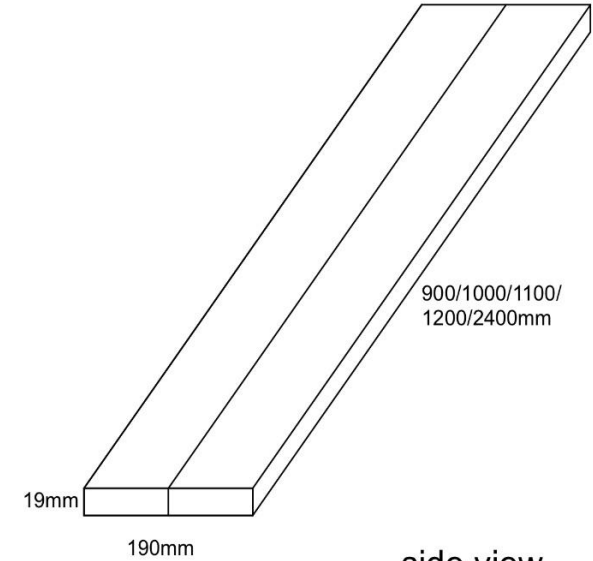

3 pieces lamination in width 240mm, 265mm and 285mm. Even width in 3 pieces.

6 pieces lamination in thickness 66mm. One layer in vertical.

Minimum 600mm length in each finger joined piece for length 5700 mm timber product.

Raw timber finished

Product number	Product Size (mm)	Grade
DAR19019900	190*19*900	Selected
DAR190191000	190*19*1000	Selected
DAR190191100	190*19*1100	Selected
DAR190191200	190*19*1200	Selected
DAR190192400	190*19*2400	Selected

Top view

Isometric view

side view

Product number	Product Size (mm)	Grade
DAR285661000	285*66*1000	Selected
DAR285661100	285*66*1100	Selected
DAR285661200	285*66*1200	Selected

Top view

Isometric view

side view

Top view

Isometric view

side view

Product number	Product Size (mm)	Grade
DAR285335700FJ	285*33*5700	Selected(Finger Join)

Top view

Product number	Product Size (mm)	Grade
DAR190195700FJ	190*19*5700	Selected(Finger Join)