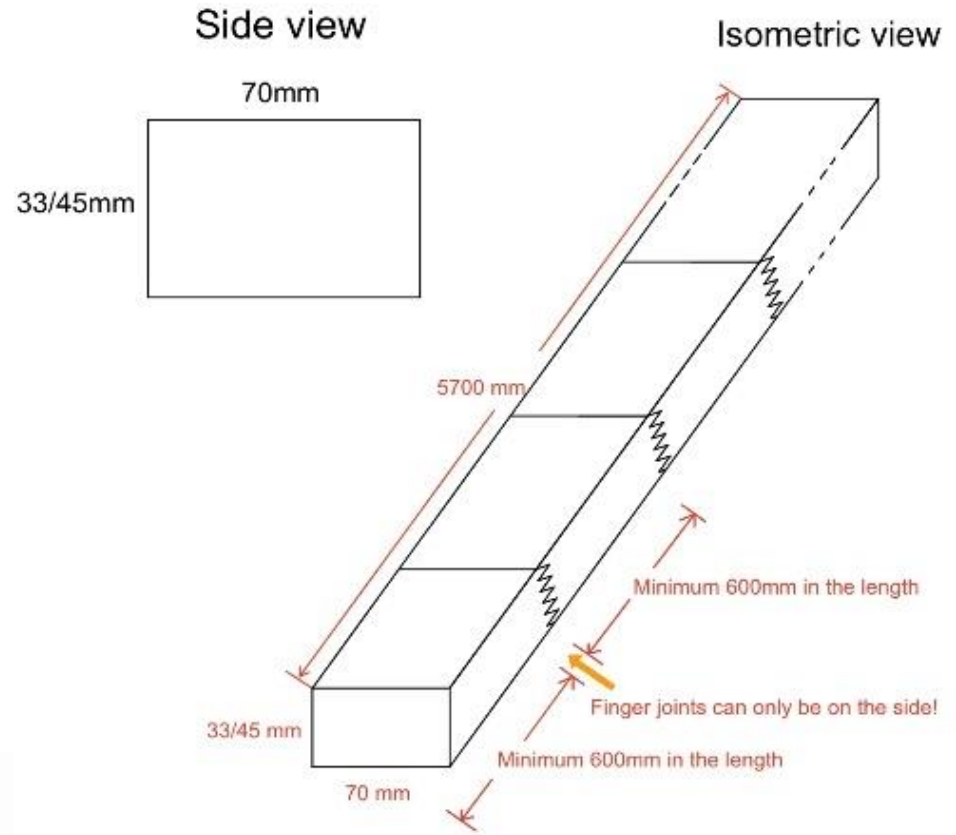

Top view

Isometric view

side view

Product number	Product Size (mm)	Grade
DAR285661000	285*66*1000	Selected
DAR285661100	285*66*1100	Selected
DAR285661200	285*66*1200	Selected

Top view

Isometric view

side view

Top view

Isometric view

side view

Product number	Product Size (mm)	Grade
DAR285335700FJ	285*33*5700	Selected(Finger Join)

Top view

Product number	Product Size (mm)	Grade
DAR190195700FJ	190*19*5700	Selected(Finger Join)

Side view

Isometric view

Product number	Product Size (mm)	Grade
DAR45455700FJ	45*45*5700	Selected(Finger Join)

Top view

Product number	Product Size (mm)	Grade
DAR70335700FJ	70*33*5700	Selected(Finger Join)
DAR70455700FJ	70*45*5700	Selected(Finger Join)

Top view

Product number	Product Size (mm)	Grade
DAR90335700FJ	90*33*5700	Selected(Finger Join)

Side view

Isometric view

Top view

Product number	Product Size (mm)	Grade
DAR90905700FJ	90*90*5700	Selected(Finger Join)