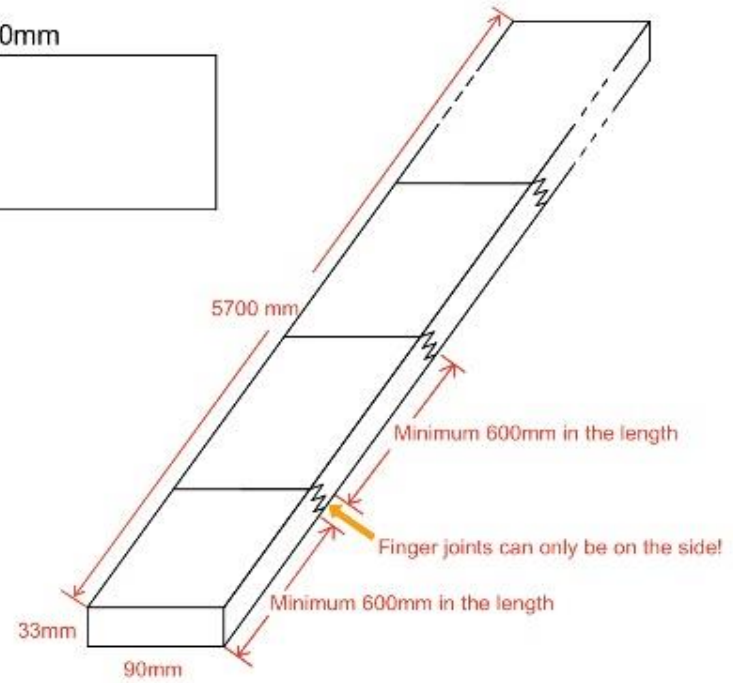

Top view

Isometric view

side view

Product number	Product Size (mm)	Grade
DAR285661000	285*66*1000	Selected
DAR285661100	285*66*1100	Selected
DAR285661200	285*66*1200	Selected

Top view

Isometric view

side view

Top view

Isometric view

side view

Product number	Product Size (mm)	Grade
DAR285335700FJ	285*33*5700	Selected(Finger Join)

Top view

Product number	Product Size (mm)	Grade
DAR190195700FJ	190*19*5700	Selected(Finger Join)

Side view

Isometric view

Product number	Product Size (mm)	Grade
DAR45455700FJ	45*45*5700	Selected(Finger Join)

Top view

Product number	Product Size (mm)	Grade
DAR70335700FJ	70*33*5700	Selected(Finger Join)
DAR70455700FJ	70*45*5700	Selected(Finger Join)

Top view

Product number	Product Size (mm)	Grade
DAR90335700FJ	90*33*5700	Selected(Finger Join)

Side view

Isometric view

Top view

Product number	Product Size (mm)	Grade
DAR90905700FJ	90*90*5700	Selected(Finger Join)