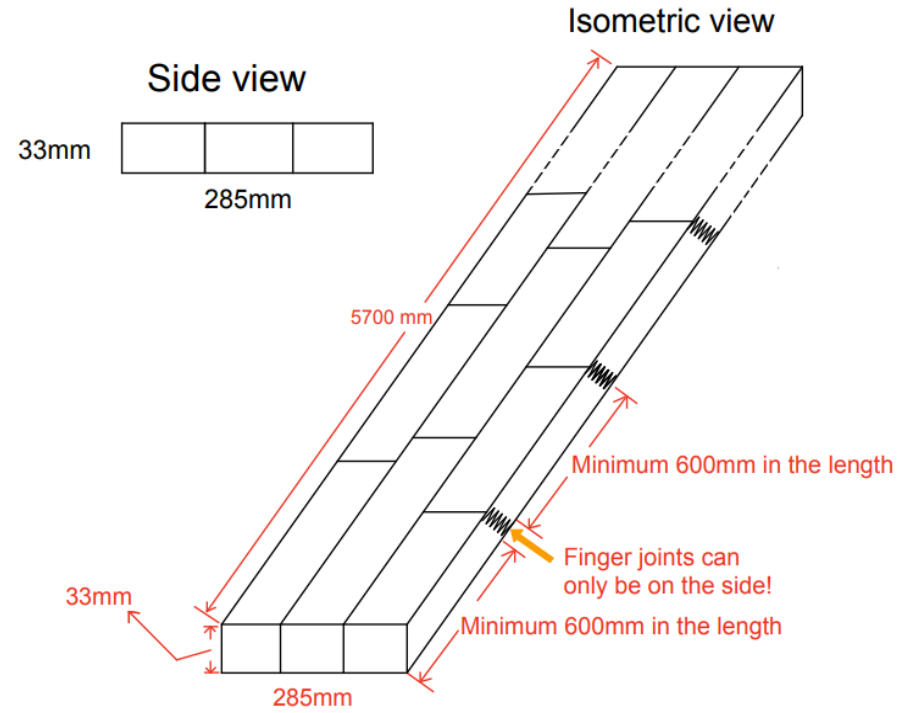

Top view

Isometric view

side view

Product number	Product Size (mm)	Grade
DAR285661000	285*66*1000	Selected
DAR285661100	285*66*1100	Selected
DAR285661200	285*66*1200	Selected

Top view

Isometric view

side view

Top view

Isometric view

side view

Product number	Product Size (mm)	Grade
DAR285335700FJ	285*33*5700	Selected(Finger Join)

Top view

Product number	Product Size (mm)	Grade
DAR190195700FJ	190*19*5700	Selected(Finger Join)

Side view

Isometric view

Product number	Product Size (mm)	Grade
DAR45455700FJ	45*45*5700	Selected(Finger Join)

Top view

Product number	Product Size (mm)	Grade
DAR70335700FJ	70*33*5700	Selected(Finger Join)
DAR70455700FJ	70*45*5700	Selected(Finger Join)

Top view

Product number	Product Size (mm)	Grade
DAR90335700FJ	90*33*5700	Selected(Finger Join)

Side view

Isometric view

Top view

Product number	Product Size (mm)	Grade
DAR90905700FJ	90*90*5700	Selected(Finger Join)